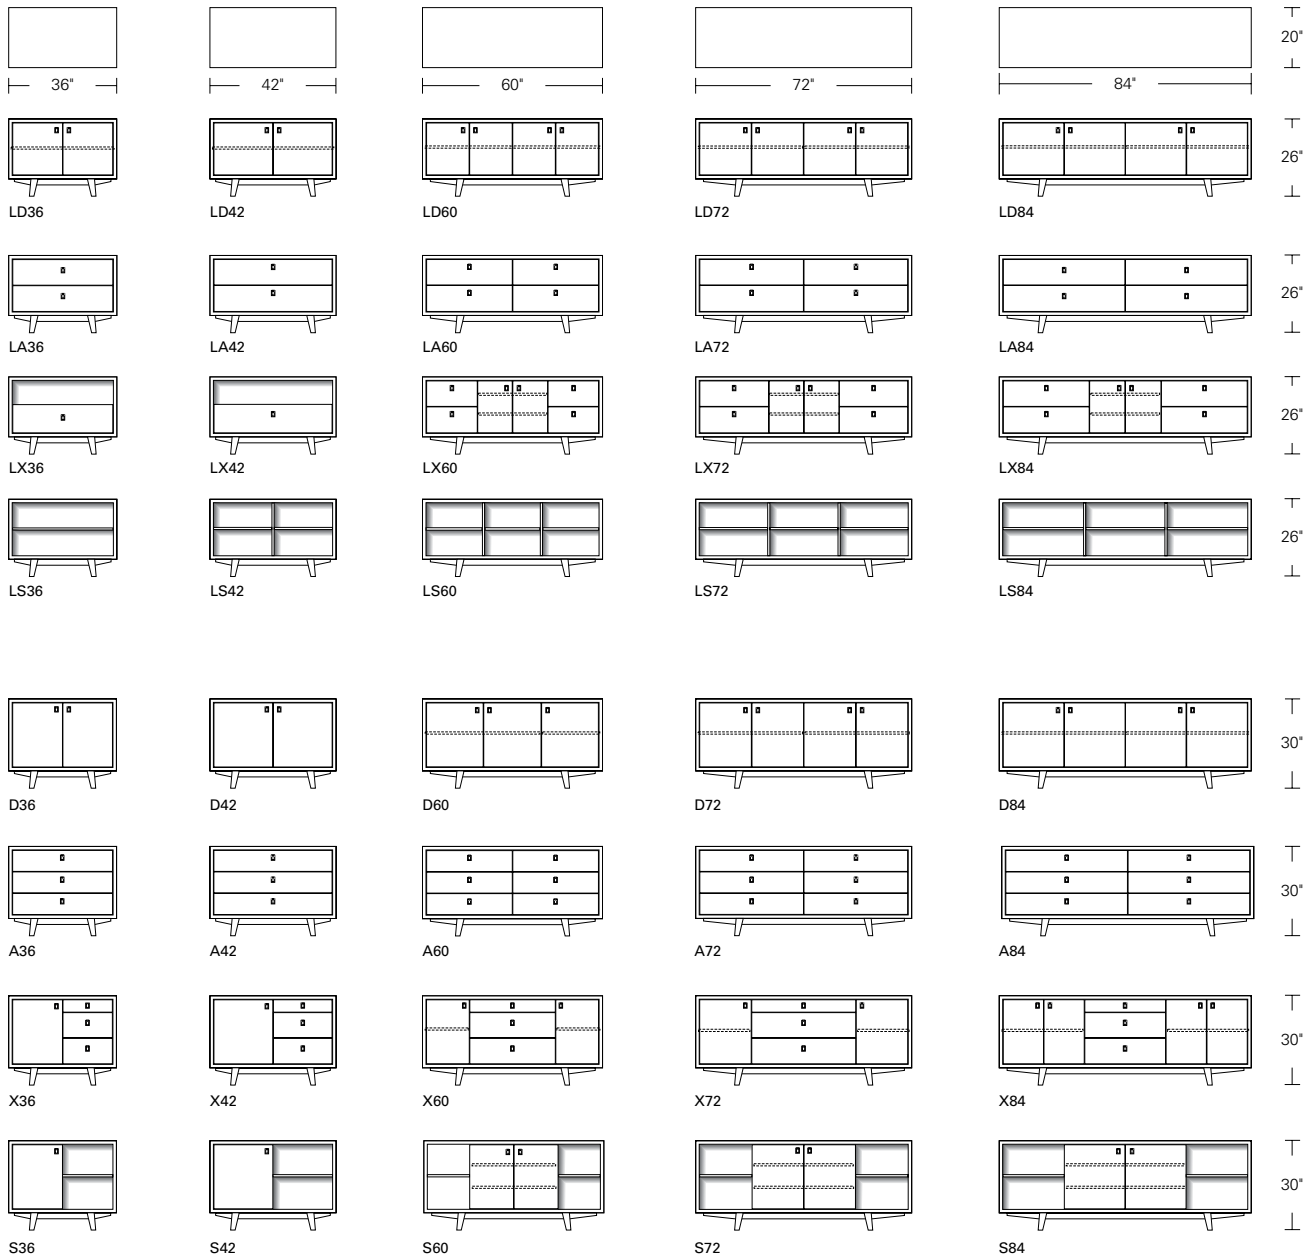

HEL SI L 8 4

84W x 20D x 26H

Shown in Walnut with
Satin Nickel hardware.

Helsi celebrates the intrigue of Scandanavian design influences. Sensitive detailing - delicate, simple. Beveled face frame. Canted legs. Sloped base ends. All leading the eye to the wondrous texture of the slip matched veneer layup on the cabinet fronts.

DESCRIPTION	FINISH OPTIONS			
<p>Helsinki Casegoods: Veneer cabinet with mitered solid wood face frame. Adjustable shelves behind doors. Soft-close drawer glides. Solid wood base with levelers.</p> <p>Pull Options: Rectangular drop pulls in satin nickel.</p> <p>Standard Options: Pocket doors, File drawers, drawer inserts, removable back panel and wire management. Sliding doors on S-version.</p> <p>Custom Orders: Custom sizes, woods and finishes are available. Please request a price quotation.</p>		NATURAL	STAINED	CERUSED
	<p>Standard Finishes</p>	Cherry, Mahogany, Maple, Walnut, Oak.	Medium Ash, Dark Ash, Burnt Ash, Ebonized Ash, Medium Cherry, Dark Cherry, Medium Mahogany, Ebonized Walnut, Medium Walnut, Dark Walnut, GreyWalnut.	Bleached Ash, Cerused Ash, Cerused Burnt Ash, Cerused Dark Ash, Cerused Mahogany, Cerused Dark Mahogany, Cerused Oak, Bleached Walnut, Cerused Walnut, Cerused GreyWalnut.
	<p>Custom Finishes</p>	Figured Veneers for Fronts: Figured Ash, Bird's Eye Maple, Figured Maple. Opaque Satin Lacquer for Fronts.		