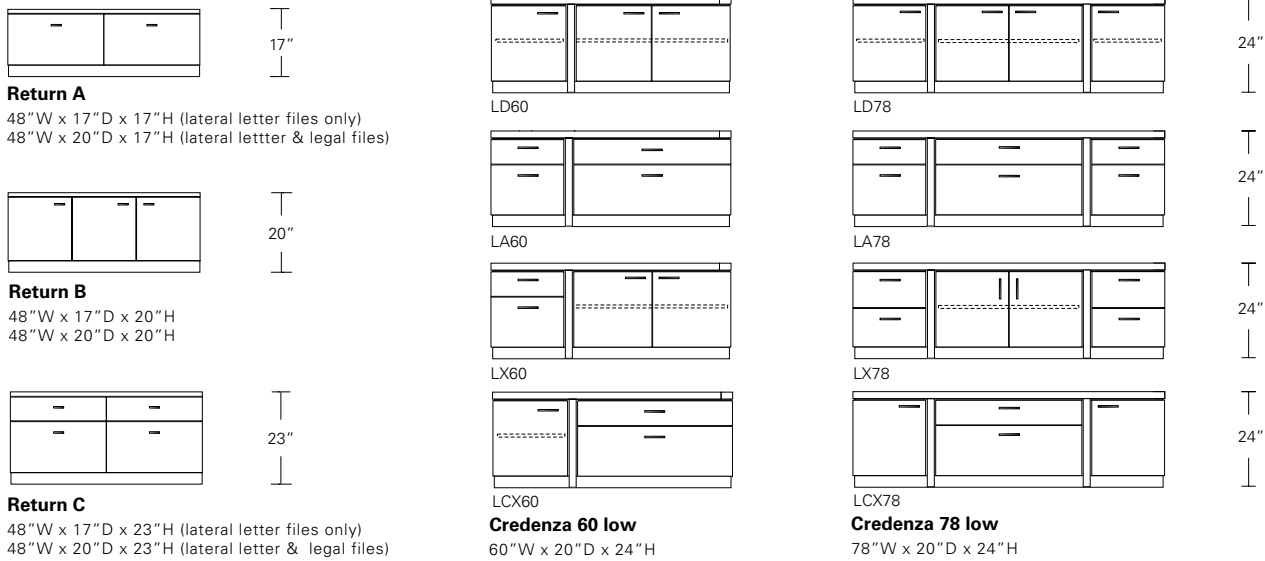

**OFFSET CREDENZA**

**60W x 20D x 30H**

Shown in Walnut with Dark Bronze hardware.

Matched grain veneer cases with generous reveals float between the solid wood precision framework of the Offset Credenza. The hinged top, with its perimeter reveal and vertical chase, provides convenient grommet-less wire management. Offered in a variety of sizes, configurations and finishes.

**OFFSET DESK & CREDENZA**

DESCRIPTION		FINISH OPTIONS		
<p><b>Offset Desk:</b> Veneer top with solid wood frame. Solid wood base with levelers. Hinged top with perimeter reveal for wire management.</p> <p><b>Standard Options:</b> Bar pulls in dark bronze, satin or polished stainless steel.</p> <p><b>Custom Orders:</b> Custom sizes, woods, veneer patterns and finishes are available. Please request a price quotation.</p>	<p><b>Standard Finishes</b></p>	<p><b>NATURAL</b></p> <p>Cherry, Mahogany, Maple, Walnut, Oak.*</p> <p>*At additional cost.</p>	<p><b>STAINED</b></p> <p>Medium Ash, Dark Ash, Burnt Ash, Ebonized Ash, Medium Cherry, Dark Cherry, Medium Mahogany, Ebonized Walnut, Medium Walnut, Dark Walnut, Grey Walnut.</p>	<p><b>CERUSED</b></p> <p>Bleached Ash, Cerused Ash, Cerused Burnt Ash, Cerused Dark Ash, Cerused Mahogany, Cerused Dark Mahogany, Cerused Oak, Bleached Walnut, Cerused Walnut, Cerused Grey Walnut.</p>
		<p><b>Figured Veneers for Top Panel</b></p> <p>Figured Ash, Bird's Eye Maple, Figured Maple.</p>		