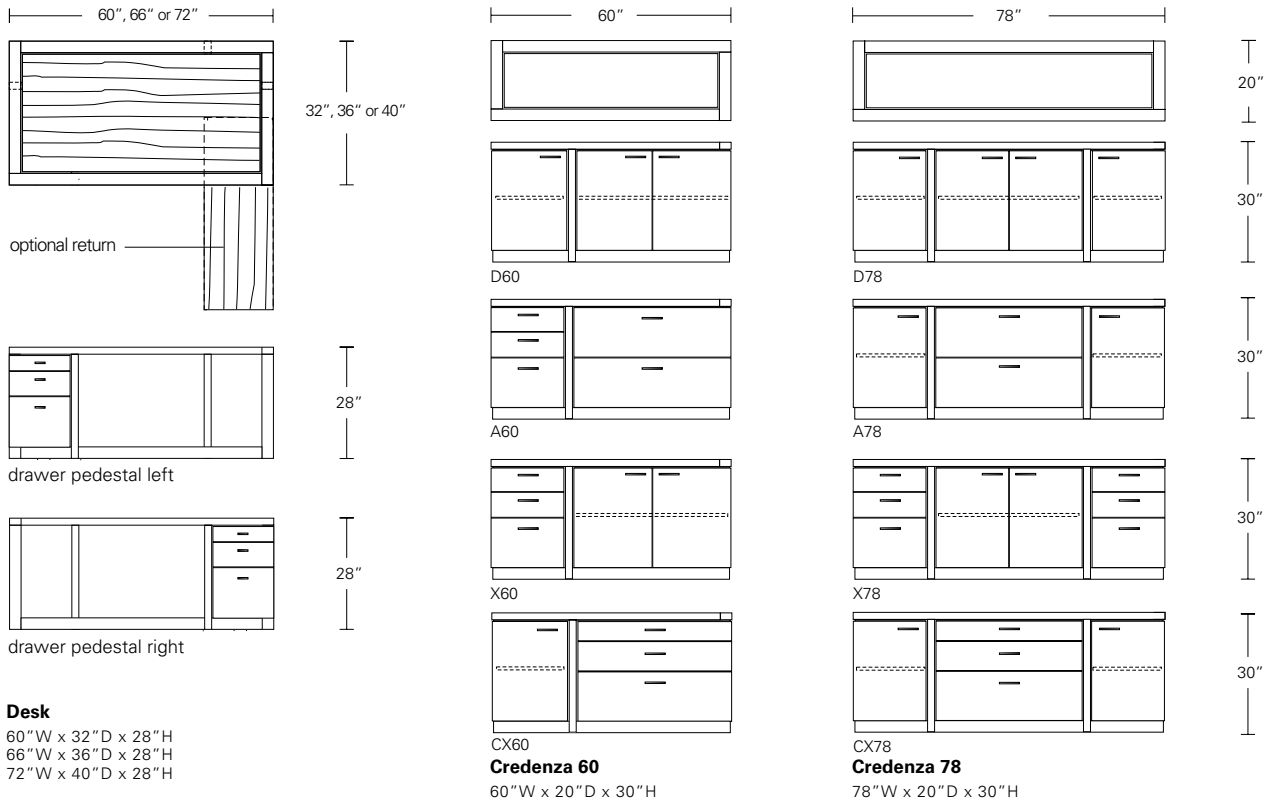

**OFFSET CREDENZA**

**60W x 20D x 30H**

Shown in Walnut with Dark Bronze hardware.

Matched grain veneer cases with generous reveals float between the solid wood precision framework of the Offset Credenza. The hinged top, with its perimeter reveal and vertical chase, provides convenient grommet-less wire management. Offered in a variety of sizes, configurations and finishes.

**OFFSET DESK & CREDENZA**

DESCRIPTION		FINISH OPTIONS		
<p><b>Offset Desk:</b> Veneer top with solid wood frame. Solid wood base with levelers. Hinged top with perimeter reveal for wire management.</p> <p><b>Standard Options:</b> Bar pulls in dark bronze, satin or polished stainless steel.</p> <p><b>Custom Orders:</b> Custom sizes, woods, veneer patterns and finishes are available. Please request a price quotation.</p>	<p><b>Standard Finishes</b></p>	<p><b>NATURAL</b></p> <p>Cherry, Mahogany, Maple, Walnut, Oak.*</p> <p>*At additional cost.</p>	<p><b>STAINED</b></p> <p>Medium Ash, Dark Ash, Burnt Ash, Ebonized Ash, Medium Cherry, Dark Cherry, Medium Mahogany, Ebonized Walnut, Medium Walnut, Dark Walnut, Grey Walnut.</p>	<p><b>CERUSED</b></p> <p>Bleached Ash, Cerused Ash, Cerused Burnt Ash, Cerused Dark Ash, Cerused Mahogany, Cerused Dark Mahogany, Cerused Oak, Bleached Walnut, Cerused Walnut, Cerused Grey Walnut.</p>
		<p><b>Figured Veneers for Top Panel</b></p> <p>Figured Ash, Bird's Eye Maple, Figured Maple.</p>		