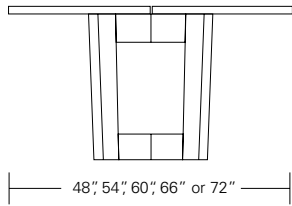

DUETTE ROUND TABLE

72W x 72D x 29H

Shown in Walnut with optional Western Walnut (Claro) top.

Duette Round Tables feature a single continuous surface of solid wood. Hand selected boards are color and grain matched to create visual unity. The modern open base contrasts with the mass of the circular plane of the tabletop. Duette rounds are available in a variety of sizes, numerous finishes, and standard or extension versions.

DUETTE ROUND & SQUARE TABLES

Duette Round Table

48"W x 48"D x 29"H
 54"W x 54"D x 29"H
 60"W x 60"D x 29"H
 66"W x 66"D x 29"H
 72"W x 72"D x 29"H

Duette Round Extension Table (with one leaf)

48"W (72" w/one 24" leaf) x 48"D x 29"H
 54"W (78" w/one 24" leaf) x 54"D x 29"H
 60"W (84" w/one 24" leaf) x 60"D x 29"H
 66"W (90" w/one 24" leaf) x 66"D x 29"H
 72"W (96" w/one 24" leaf) x 72"D x 29"H

Duette Square Table

48"W x 48"D x 29"H
 54"W x 54"D x 29"H
 60"W x 60"D x 29"H
 66"W x 66"D x 29"H
 72"W x 72"D x 29"H

Duette Square Extension Table (with one leaf)

48"W (72" w/one 24" leaf) x 48"D x 29"H
 54"W (78" w/one 24" leaf) x 54"D x 29"H
 60"W (84" w/one 24" leaf) x 60"D x 29"H
 66"W (90" w/one 24" leaf) x 66"D x 29"H
 72"W (96" w/one 24" leaf) x 72"D x 29"H