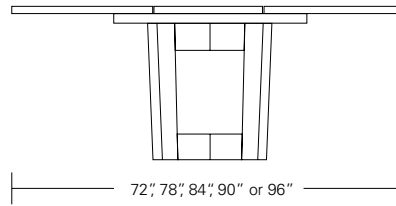

DUETTE ROUND TABLE

72W x 72D x 29H

Shown in Walnut with optional Western Walnut (Claro) top.

Duette Round Tables feature a single continuous surface of solid wood. Hand selected boards are color and grain matched to create visual unity. The modern open base contrasts with the mass of the circular plane of the tabletop. Duette rounds are available in a variety of sizes, numerous finishes, and standard or extension versions.

DUETTE ROUND & SQUARE TABLES

Duette Round Table

48"W x 48"D x 29"H
 54"W x 54"D x 29"H
 60"W x 60"D x 29"H
 66"W x 66"D x 29"H
 72"W x 72"D x 29"H

Duette Round Extension Table (with one leaf)

48"W (72" w/one 24" leaf) x 48"D x 29"H
 54"W (78" w/one 24" leaf) x 54"D x 29"H
 60"W (84" w/one 24" leaf) x 60"D x 29"H
 66"W (90" w/one 24" leaf) x 66"D x 29"H
 72"W (96" w/one 24" leaf) x 72"D x 29"H

Duette Square Table

48"W x 48"D x 29"H
 54"W x 54"D x 29"H
 60"W x 60"D x 29"H
 66"W x 66"D x 29"H
 72"W x 72"D x 29"H

Duette Square Extension Table (with one leaf)

48"W (72" w/one 24" leaf) x 48"D x 29"H
 54"W (78" w/one 24" leaf) x 54"D x 29"H
 60"W (84" w/one 24" leaf) x 60"D x 29"H
 66"W (90" w/one 24" leaf) x 66"D x 29"H
 72"W (96" w/one 24" leaf) x 72"D x 29"H